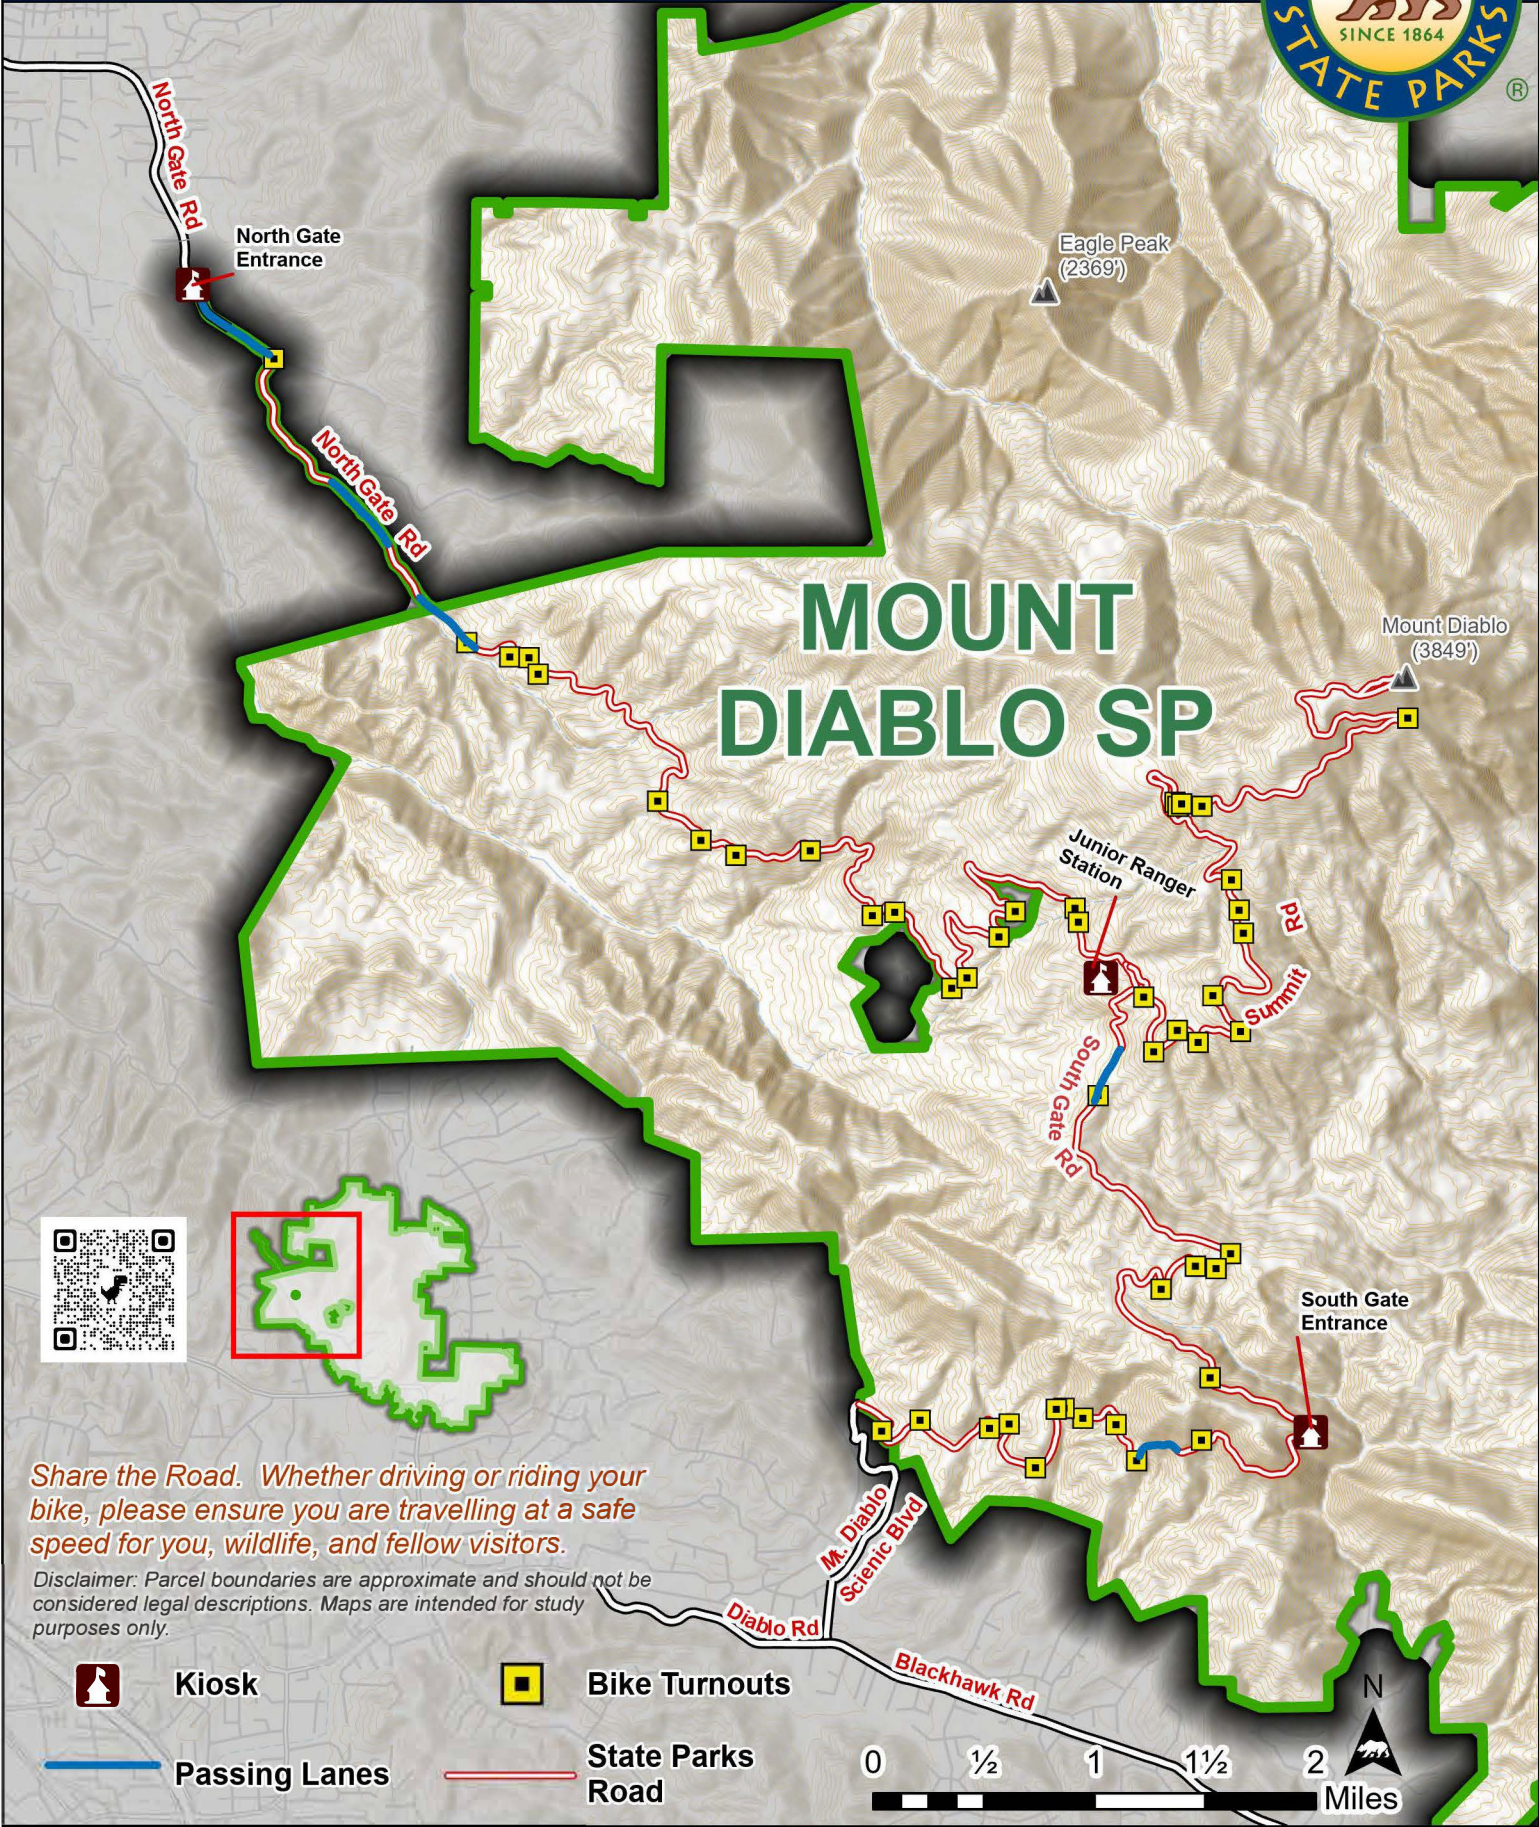

Mount Diablo State Park Bike Turnouts & Passing Lanes Map

MOUNT DIABLO SP

Share the Road. Whether driving or riding your bike, please ensure you are travelling at a safe speed for you, wildlife, and fellow visitors.

Disclaimer: Parcel boundaries are approximate and should not be considered legal descriptions. Maps are intended for study purposes only.

Kiosk

Bike Turnouts

Passing Lanes

State Parks Road